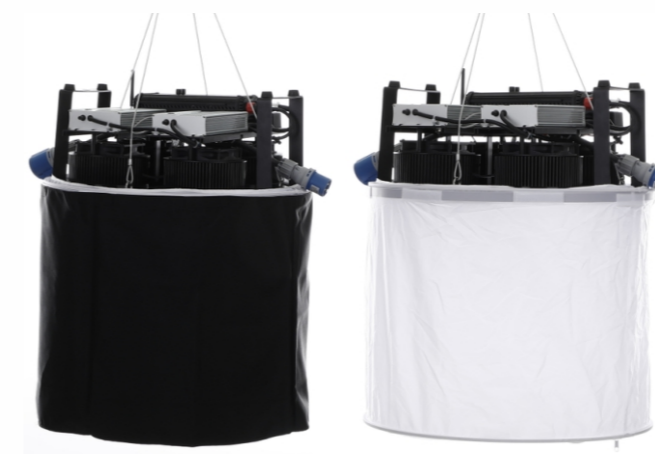

U8(带散热风扇)

功率及灯泡数: 800W (200W x 4) 320pcs (320x3W)
色温: 3000K- 10000K
照度: 1M:107000 2M:37700 3M:18300
英尺烛光: 1M:9944 2M:3504 3M:1701

U4(400W)