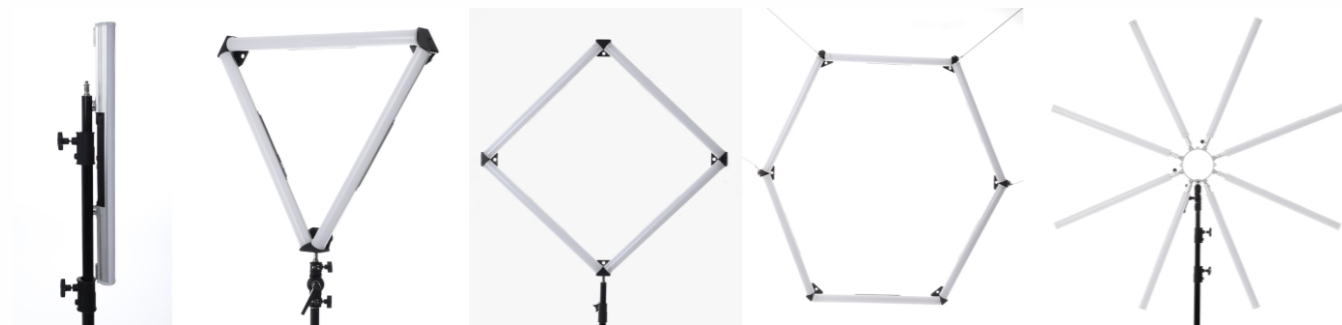

LED LIGHTPIPE:LB-16/32
LED 光管灯 LB-16/32

The LB- bar LED is a handy LED bar which generates beautiful soft light. It is perfect to use in studio or outdoor with the internal rechargeable battery. The white diffuser is more than 180° which the light is spreading more evenly.

There is also different connecting accessories which able to combine multiple units to form a longer light tube or create different shapes of lighting. The color temperature is from 3000K-5600K adjustable and there is a 2.4G remote RC-3T available to control multiple units (Optional accessories).

LB-16及LB-32 LED灯棒可以制造柔和的灯光，适合在影室或户外使用。机体内置锂电池可以充电循环使用。表面的弧形柔光片更达至180°，令灯光分布更均匀。

LED灯棒可以配合连接配件使用，连接成更长的灯棒或不同形状的光效。色温更可从3000K-5600K调节。配合2.4G遥控器RC-3T（选购配件）可以令多支LED灯棒同步调较。

LB-16-K3 (Three lights Kit 三灯套装)
LB-16 x3 LB-A x2 套装箱 x1