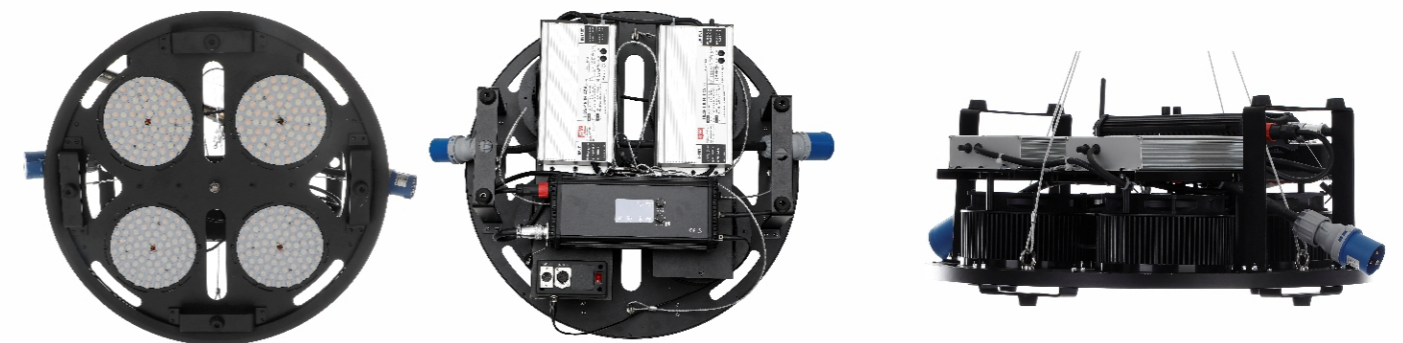

The FalconEyes UO-series U8 Sky Light is designed to provide bi-color softlight from up above the ground level, performing like a portable ceiling soft light when using with light boom. The U8 is developed with built-in DMX feature for easy adjustment on the color and light setting, while 2.4GHz remote control (RC-3T controller) is also available to meet different shooting requirements.

As from the latest LED technology, U8 has achieved a maximum 800W power output and a high CRI of Ra 98 professional level lighting, with the help of the cylindrical shaped diffuser and softbox, producing professional footage is now easier than ever.

锐鹰新研制的优仕U8天灯能于高处提供双色柔光光源，配合灯架横杆使用时，即变身成便携式天花柔光灯。U8可通过DMX控制调整色温和亮度，及2.4GHz远程操控来调整灯光设置（配合RC-3T遥控器使用），使其能满足不同场景的拍摄需求。

配合现时新的LED技术，U8已成功达到总输出800W以及高显色指数(CRI 98)的高品质光源。其独特设计的圆柱形柔光罩及柔光箱能有效地做出优美的柔光效果，令你能轻松地制作出专业视频。