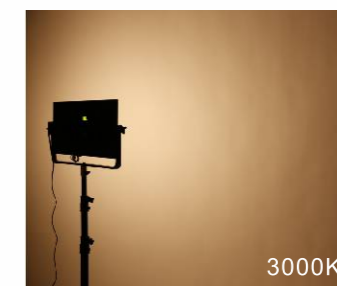

PRODUCT SPECIFICATION 产品参数

Model No. 型号	RL-18V	RL-24VC	RL-58MC
LEDs & Power LED灯泡数及功率	90pcs x 0.5W	120pcs x 0.5W	300Pcs x 0.5W
Out put Wattage 输出功率	18W	24W	58W
Color Temperature 色温	5600K±200K	3000K-5600K	
Operating Voltage 工作电压	DC-9V 3A	DC-12V 3A	DC-15V 5A
Compatibility 兼容性	AC Adaptor适配器	Sony F Mount Battery 锂电池	AC Adaptor适配器 Sony F Mount Battery锂电池 (x2) Sony V Mount Battery(DC)V卡口电池座
Dimming 调光	0-100% Step-less dimming 0-100% 无极调光		
Beam Angle 照射角度	56°	62°	64°
Control Function 调控方式	Turning Knob 旋钮 Mutual Control 互控 点阵液晶屏 2.4G remote(RC-3T) 2.4G遥控器 (RC-3T)		
CRI 显色度	95		
Lux 流明	0.5M:1490 1M:389 2M:101	0.5M:1900 1M:504 2M:146	5600K: 0.5M:4850 1M:1360 2M:361 3000K: 0.5M:4290 1M:1200 2M:315
Footcandles 英尺烛光	0.5M:138 1M:36 2M: 9	0.5M:177 1M:47 2M:14	5600K: 0.5M:451 1M:126 2M:34 3000K: 0.5M:399 1M:112 2M:29
Mounting Method 安装配套	U-Bracket U架		
Dimensions 机身尺寸	290x280x50mm	370x350x50mm	590x570x60mm
Weight 重量	0.7KG	1.2KG	3.07KG
In the box 配件	U-Bracket U架 Carry Bag 布袋 Adaptor DC-9V 3A 适配器DC-9V 3A	U-Bracket U架 Carry Bag 布袋 Adaptor DC-15V 3A 适配器DC-15V 3A	U-Bracket U架 Carry Bag 布袋 Adaptor DC-15V 5A 适配器DC-15V 5A
Optional Accessories 选购配件	Sony F-mount Li-ion Battery 锂电池: NP-F750F Battery Charger 充电器:SP-CHG Li-ion Battery 锂电池: BP-130L 锂电池充电器FC-B1 互控遥控器RC-6		

RL-62MC

3000K