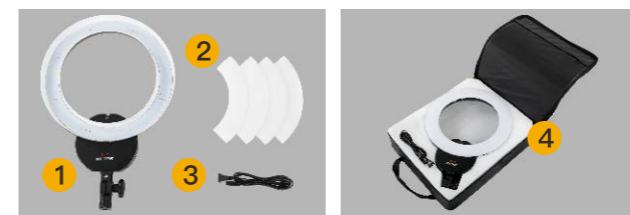

RLE-322VC清单

- 1.RLE-322VC
- 2.白色柔光片White Diffuser
- 3.电源线Power Cable
- 4.包包Bag