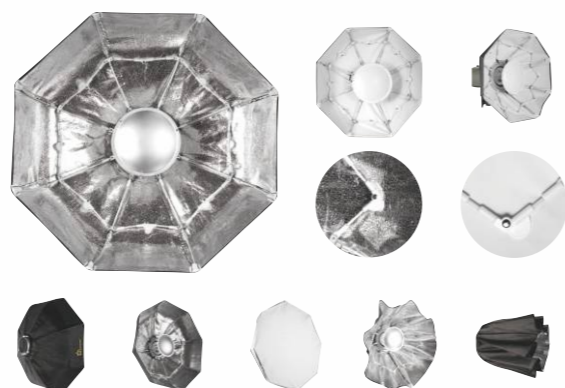

# Foldable Octagon Softboxes & Beauty Dish 易撑八角柔光箱&雷达罩

NEW

易撑八角柔光箱 Foldable Octagon Softboxes

易撑雷达罩 Foldable Beauty Dish