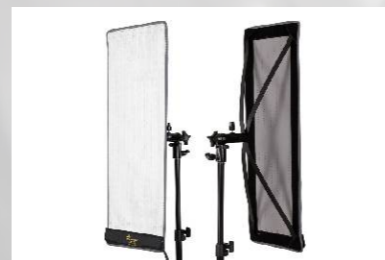

联星RX-LED 卷布灯采用了最新的SMD LED技术开发而成，令其产生的光源极其柔和，布灯采用了只有10mm厚度的超薄布料制造，使它可以灵活地卷曲来调整灯光的照射角度。RX-LED 卷布灯轻巧方便携带配合X型支架可将其作为LED平板灯使用。随产品附送魔术贴配件便于不同环境安装使用。

为了方便在拍摄及视频制作上做出不同的效果，RX-LED 卷布灯提供了多款不同功率，色温及尺寸型号给用家选择最适合自己的卷布灯。控制盒背部设置了一个V卡座使用V卡口电池，让外景拍摄更为方便。此外，RX-TD型号植入了“互控”功能，可通过2.4GHz频率于不同频道上遥控操作多个灯光。

Linkstar RX-LED Flex light is developed with the latest SMD LED technology to produce extreme soft light, with 10mm slim cloth material platform it is able to do rolling and flexible movement for any possible light angles. It is handy light weight and easy to setup, with the help of the X-bracket it can be mounted on the light stand as a LED panel. The additional Velcro accessories are included for certain mounting purposes.

The Flex light comes in different models with different sizes, power output, and color setting to aim for all types of production works. There's a V-mount socket built-in at the back of the control unit for using V-mount battery which make it great for on location shooting. In addition, the RX-TD models are implanted with "Mutual Control" feature to remote control multiple lights in different channels through 2.4GHz frequency.

RX-9T