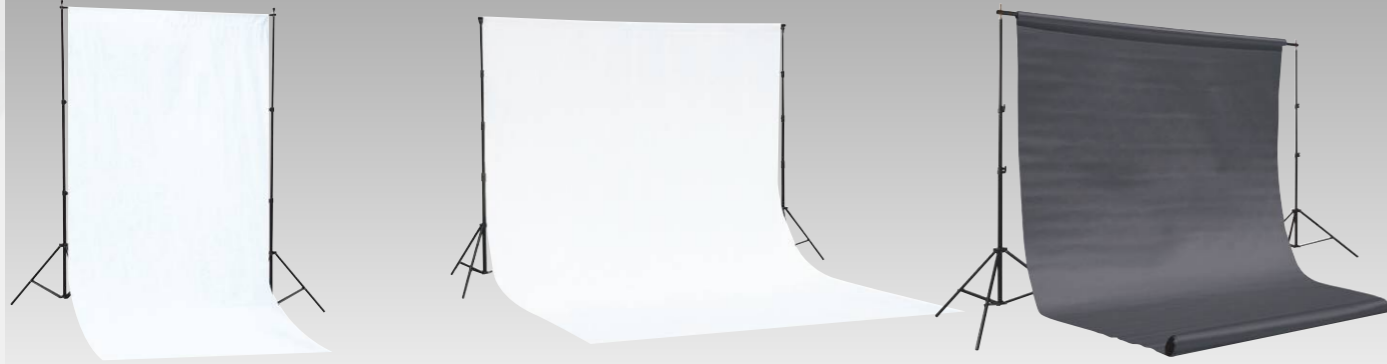

Background Support System

背景架

BSK-2016

2 x Light Stand (Max Height: 200cm)
1 x Horizontal Bar (Max Length: 160cm)
1 x Background Cloth (150 x 280cm)
1 x Carrying Bag
18 Color To Choose
Note: BS-2016 denoted stand only.

BS-3031

2 x L-30L
(103-300cm)
1 x CB-3150
(Horizontal Bar: Max 315cm)

BS-2531

2 x LS-25M
(Light Stand: 104-250cm)
1 x CB-3150
(Horizontal Bar: Max 315cm)
Note: Stand only. For cloth color & pattern.