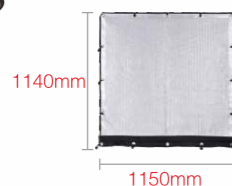

RX-120TDX

Roll-Flex LED Light

RX-120TDX 600W 3000K-5600K

Lux/照度	0.5m	1m	2m	3m
3000K	29300	13500	4690	2390
5600K	32200	15300	5350	2730

The new Falcon Eyes RX-120TDX outputs a stunning 600W bi-color (LUX value of 32200 at 0.5m) with just a single control box! As all other ROLL-FLEX LED lights, RX-120TDX is developed with the latest LED technology to perform roll-able and flexible movement with a 10mm thickness of slim panel.

All RX-TDX series is implanted with DMX and 2.4G remote control feature (compatible with RC-3T remote controller).

The external control box is connected to the flex light, with turning knobs for controlling, desirable color and power setting can be adjusted easily. Lastly, RX-120TDX is designed with full voltage 110V-240V which can be used worldwide for different types of film applications.

锐鹰新研发的RX-120TDX只需配置一个控制盒即可输出高功率600W的双色光源! (照度LUX值为32200于0.5米距离测试)。RX-120TDX与其他ROLL-FLEX卷布LED灯同样采用了最新的薄片LED科技, 令只有10毫米厚的灯芯可以灵活地卷曲来调整灯的照射角度。

所有RX-TDX版本植入了DMX系统及2.4G遥控接收功能(配合RC-3T遥控器使用)。

卷布灯的外置控制盒配备了调光旋钮, 令你可以更准确地调节色温及亮度输出, 制造出最理想的光源效果。RX-120TDX采用全电压110V-240V设计使其可于全球使用, 非常适合不同类型的影视应用。