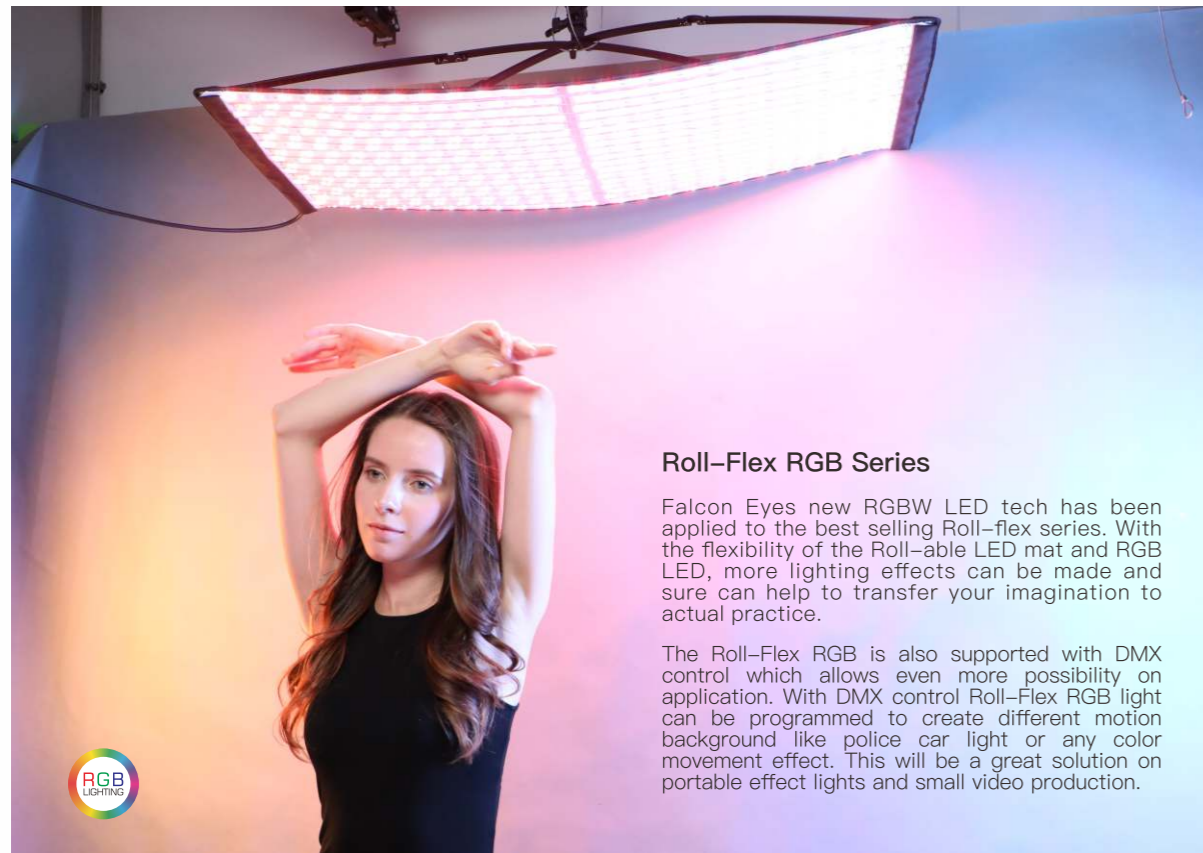

RX-748

Roll-Flex RGB Light

RX-748 300W 2700K-9999K

Lux/照度	0.5m	1m	2m	3m
5600K (W/RGB)	15000	5670	1830	935
2700K	13100	5020	1610	825
5600K	13400	5110	1630	828

Roll-Flex RGB Series

Falcon Eyes new RGBW LED tech has been applied to the best selling Roll-flex series. With the flexibility of the Roll-able LED mat and RGB LED, more lighting effects can be made and sure can help to transfer your imagination to actual practice.

The Roll-Flex RGB is also supported with DMX control which allows even more possibility on application. With DMX control Roll-Flex RGB light can be programmed to create different motion background like police car light or any color movement effect. This will be a great solution on portable effect lights and small video production.