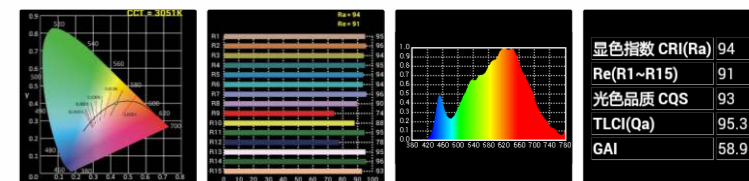

## RX-12T Roll-Flex LED Light

460mm

320mm

- COLOFLEX 高显色
- ROLL-FLEX 可弯曲
- BORN IN THIN 超薄机身

34W 3200K/5600K

Lux/照度	0.5m	1m	2m
	3680	1230	351