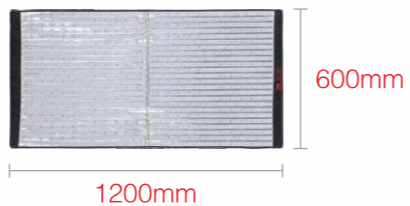

RX-748

Roll-Flex RGB Light

RX-748 300W 2700K-9999K

Lux/照度	0.5m	1m	2m	3m
5600K (W/RGB)	15000	5670	1830	935
2700K	13100	5020	1610	825
5600K	13400	5110	1630	828

Roll-Flex RGB Series

Falcon Eyes new RGBW LED tech has been applied to the best selling Roll-flex series. With the flexibility of the Roll-able LED mat and RGB LED, more lighting effects can be made and sure can help to transfer your imagination to actual practice.

The Roll-Flex RGB is also supported with DMX control which allows even more possibility on application. With DMX control Roll-Flex RGB light can be programmed to create different motion background like police car light or any color movement effect. This will be a great solution on portable effect lights and small video production.