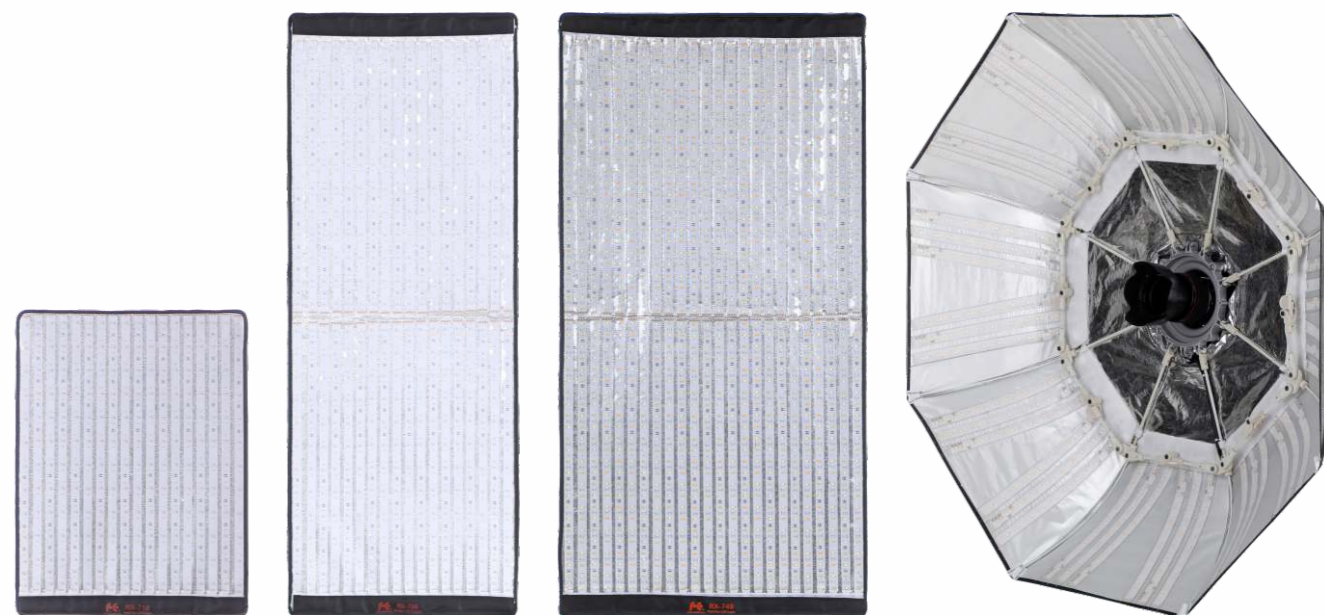

ROLL-FLEX RGB SERIES

七彩卷布灯

Roll-Flex RGB Series

Falcon Eyes new RGBW LED tech has been applied to the best selling Roll-flex series. With the flexibility of the Roll-able LED mat and RGB LED, more lighting effects can be made and sure can help to transfer your imagination to actual practice.

The Roll-Flex RGB is also supported with DMX control which allows even more possibility on application. With DMX control Roll-Flex RGB light can be programmed to create different motion background like police car light or any color movement effect. This will be a great solution on portable effect lights and small video production.

七彩卷布灯

锐鹰把最新的RGB LED灯技术套用到最畅销的卷布灯上，卷布灯的功能配合RGB LED灯可创造出更多样化的灯光效果，可以把想像的效果转化为实践。

七彩卷布灯同时亦支援DMX控制系统，而且可令七彩卷布灯的应用富更多可能性。配合DMX控制的七彩卷布灯可以编入程式，作出不同的动感光效，如警车灯效果，或其他任何动态光效。这将会成为在影视及舞台上的一一个优质解决方案。