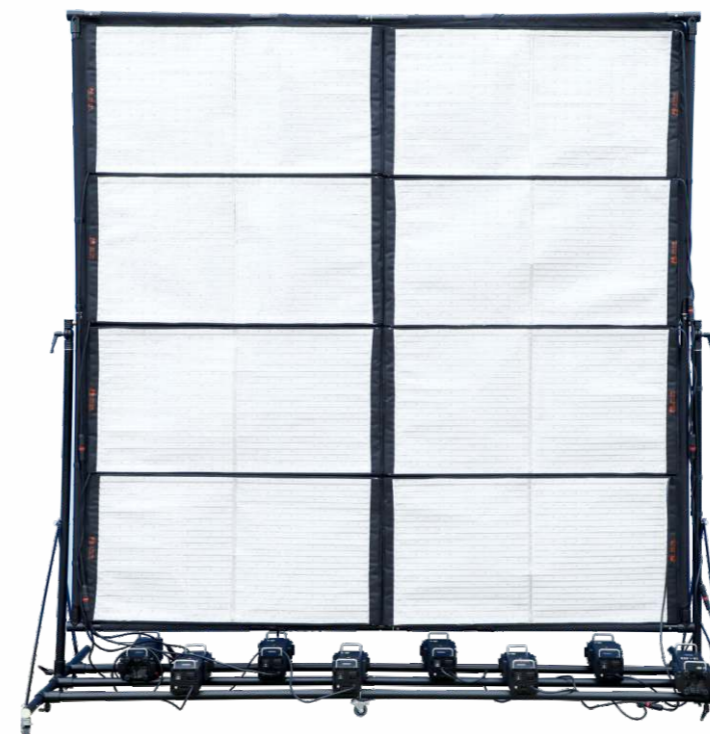

RX-748-K8(八灯套装)

2400W 2700-9999K

选购配件: OPTIONAL ACCESSORIES

Model No. 型号 RX-748

LEDs & Power LED 灯泡数及功率	576pcs x 0.5W<W>/576pcs x 0.5W<Y> 576pcs x 0.3W<RGB>	Footcandles 英尺烛光	5600K(W/RGB) 0.5M:1394/1M:527/2M:170 3M:87 5600K/0.5M:1245/1M:475/2M:151 3M:77 2700K/0.5M:1217/1M:467/2M:150 3M:77
Out put Wattage 输出功率	300W	Dimensions 机身尺寸	1200x600mm
Color Temperature 色温	2700K-9999K	Weight 重量	Panel:1.82KG Control box:3.4KG
Operating Voltage 工作电压	AC-110V-240V	Mounting Method 安装配套	X-Frame+CLD-16
Dimming 调光	0-100% Step-less dimming ON/OFF 开关 Turning Knob旋钮 Touch Screen触屏	In the box 配件	Power cord 电源线 Control Box 控制盒 X-Frame X支架+ CLD-16 CC-20
Compatibility 兼容性	AC POWER 交流电 Sony V Mount Battery (DC) V卡口电池座	Optional Accessories 选购配件	SP-XC04H7(4m) SP-XC06H7(6m) SP-XC08H7(8m) SP-XC10H7(10m) Remote-control 遥控器:RC-5 RX-48SBHC 柔光箱+蜂巢
Control Function 调控方式	Touch Screen / Turning knob DMX-512 / 2.4G remote / RC-5 触屏 旋钮 DMX-512 遥控器:RC-5		
CRI 显色度	95		
Lux 照度	5600K(W/RGB) 0.5M:15000/1M:5670/2M:1830 3M:935 5600K/0.5M:13400/1M:5110/2M:1630 3M:828 2700K/0.5M:13100/1M:5020/2M:1610 3M:825		
Beam Angle 照射角度	10°-360°