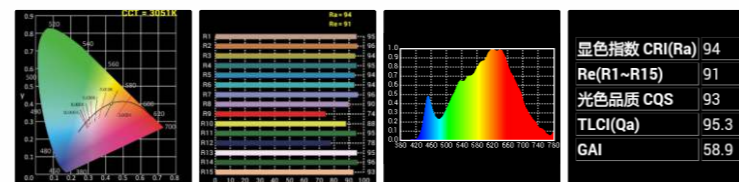

RX-18T

Roll-Flex LED Light

RX-18T 62W 3200K/5600K

Lux/照度	0.5m	1m	2m
	6940	2470	668

单灯标配: SINGLE LIGHT KIT

套装组合: MULTI-LIGHT KIT

RX-18TD

Roll-Flex LED Light

RX-18TD 100W 3000K-5600K

Lux/照度	0.5m	1m	2m
	9920	3660	933

单灯标配: SINGLE LIGHT KIT

套装组合: MULTI-LIGHT KIT

选购配件: OPTIONAL ACCESSORIES

Model No. 型号	RX-18T	RX-18TD
LEDs & Power LED 灯泡数及功率	504pcs	504pcs
Out put Wattage 输出功率	62W	100W
Color Temperature 色温	3200K and 5600K Alternative 3200k或5600k二选一	3000K - 5600K
Operating Voltage 工作电压	DC-15V 5A	DC-15V 7A
Dimming 调光	0-100% Step-less dimming 0-100% 无极调光	0-100% Step-less dimming ON/OFF 开关 Touch Screen 触屏
Compatibility 兼容性	AC Adaptor 适配器 Sony V Mount Battery 锂电池(DC)	AC Adaptor 适配器 Sony V Mount Battery 锂电池(DC)
Control Function 调控方式	Turning Knob 旋钮	Touch Screen 触屏
CRI 显色度	95	95
Lux 照度	0.5M:6940 1M:2470 2M: 668	0.5M:9920 1M:3660 2M: 933
Beam Angle 照射角度	10-360°	10-360°
Footcandles 英尺烛光	0.5M:645 1M:230 2M:62	0.5M:922 1M:340 2M:87
Dimensions 机身尺寸	610x460mm	610x460mm
Weight 重量	Light 布灯:0.5KG Control Box电源:0.49KG AC Adaptor 5A适配器:0.39KG	Light 布灯:0.5KG Control Box电源:1.05KG AC Adaptor 7A适配器:0.47KG
Mounting Method 安装配套	X-Frame+CLD-14 X支架+万向接头	X-Frame+CLD-14 X支架+万向接头
In the box 配件	AC Adaptor 适配器 DC-15V 5A X-Frame X支架+ CLD-14 Control Box 控制盒 Velcro Tape 魔术毛勾贴	AC Adaptor 适配器 DC-15V 7A X-Frame X支架+ CLD-14 Control Box 控制盒 Velcro Tape 魔术毛勾贴
Optional Accessories 选购配件	Spread Softbox 扩散柔光箱: RX-180B Softbox 柔光箱: RX-18SB Light Stand 灯架: LMC-1900/B	Spread Softbox 扩散柔光箱: RX-180B Softbox 柔光箱: RX-18SB Light Stand 灯架: LMC-1900/B RC-6