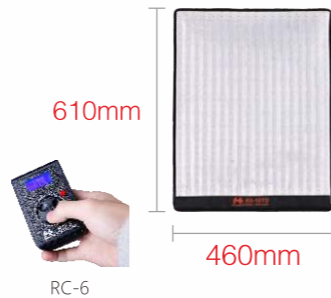

## Roll-Flex LED Light

RX-18TD 100W 3000K-5600K

Lux/照度	0.5m	1m	2m
	9920	3660	933