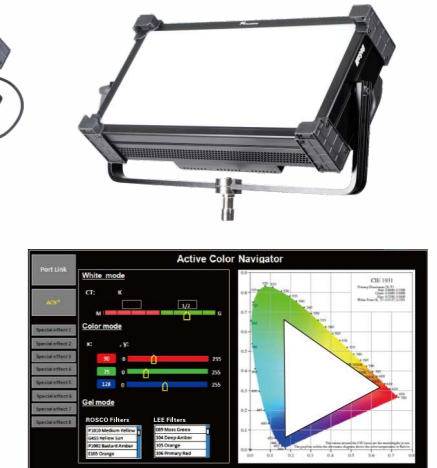

DS-8 series Functions introduction / DS-8系功能及模式简介