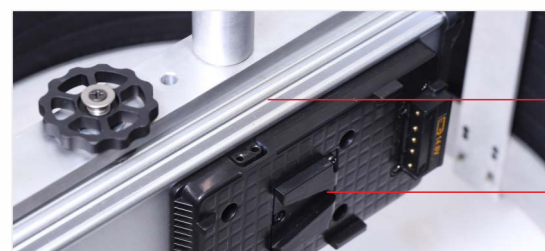

LED ROLL-FLEX SERIES:RXO-150TDX

LED卷布柔光灯:RXO-150TDX(360° 150W)

The new RXO-150TDX is a 360° wide-angle soft light as well as a ROLL-FLEX series flex light. This product uses a new film diffuser technology to completely hide the LED beads in order to create beautiful soft light effect.

The RXO-150TDX outputs 150W bi-color (3000K-5600K) light source, CRI reaches up to Ra 95+. The control box has the same configuration as ROLL-FLEX series for 2.4G remote control and DMX function. It can be powered by AC power or V-mount battery for outdoor power supply. In addition, RXO-150TDX is compatible with the optional X-bracket to turn into a ROLL-FLEX light panel, as one light with multi-applications.

全新的RXO-150TDX是一台360度广角柔光灯，同时也是一台ROLL-FLEX系列卷布灯。产品采用了新的胶片柔光技术令灯珠可完全隐藏起来并打出美观的超柔和光线。

RXO-150TDX 能提供150W高功率双色(3000K-5600K)光源，CRI 显色指数达Ra 95+。控制盒跟ROLL-FLEX的配置同样是2.4G遥控及DMX功能，并可使用AC交流电源供电或V-卡口电池于户外供电。此外RXO-150TDX还可另外选购X架支撑成ROLL-FLEX平板布灯，做出一灯多用途的效果。

3000-5600K可调色温
Color Temperature:3000-5600K

3000K 5600K

0-100% 无极调光
0-100% Stepless Dimming

43% 70% 100%

RC-3T

可使用遥控器

控制盒 Control Box

V卡口电池座
Sony V Mount Battery(DC)

PRODUCT SPECIFICATION 产品参数