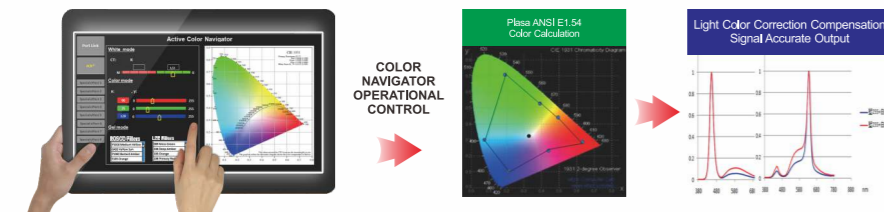

DS-8 series Functions introduction / DS-8系功能及模式简介