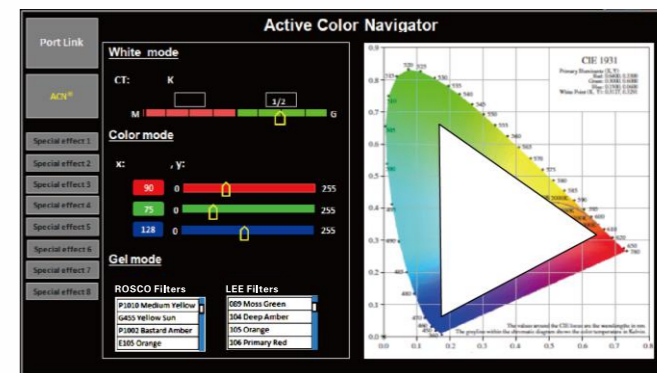

▲ Light colors in Gamut can be accurately replicated through ACN