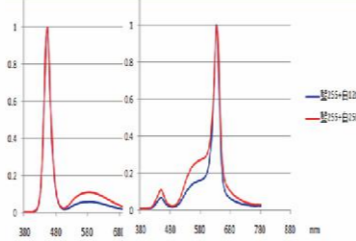

Light Color Correction Compensation Signal Accurate Output