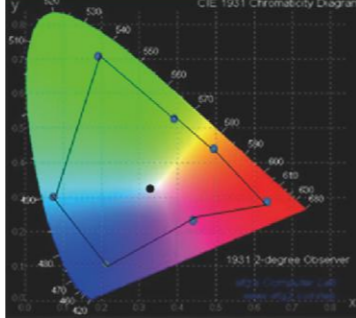

Plasa ANSI E1.54 Color Calculation